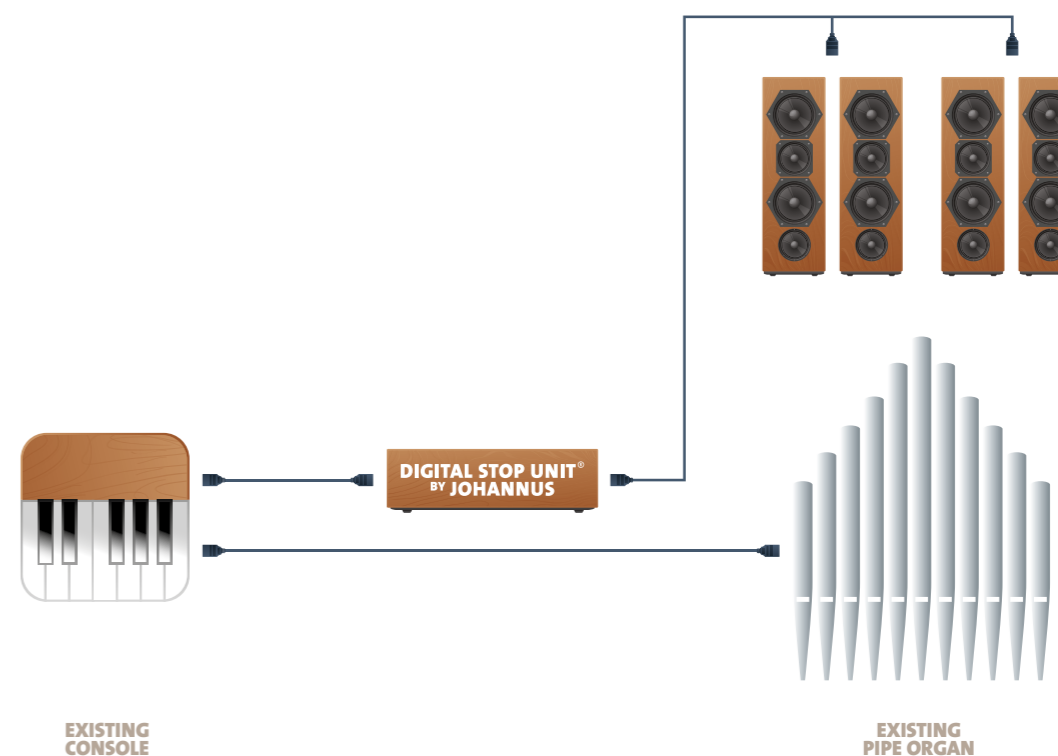

WE NEED EXTRA STOPS FOR OUR PIPE ORGAN

Your current organ

- We have a good pipe organ, but are missing several organ stops. However, the organ case does not have room for more pipes.
- We have a good pipe organ, but are missing several organ stops. Adding the required pipe organ stops is too expensive for our budget.
- We have a good pipe organ, but it does not have its own pedal stops. We would like to add a number of pedal stops.

Our solution

Johannus Hybrid Stops offers various options for adding extra digital stops. Our Digital Stop Unit, for example, is a module containing your selected stops, which are heard through speakers in the organ case. In addition to stops for the Great and Swell divisions, we can also add pedal stops. For optimal control of the digital organ stops, we equip the current console with a number of additional features. The equipment needed to optimize the organ is assessed based on the individual instrument.

We add drawknobs to the existing console so you can control the digital stops. Once your organ incorporates a combination of digital and pipe stops, this option makes it easier to play, while the console still looks authentic. The advantage of *Johannus Hybrid Stops* compared to adding pipe organ stops is that digital stops do not take up much room in the organ case. It also represents significant savings on purchase and maintenance costs.