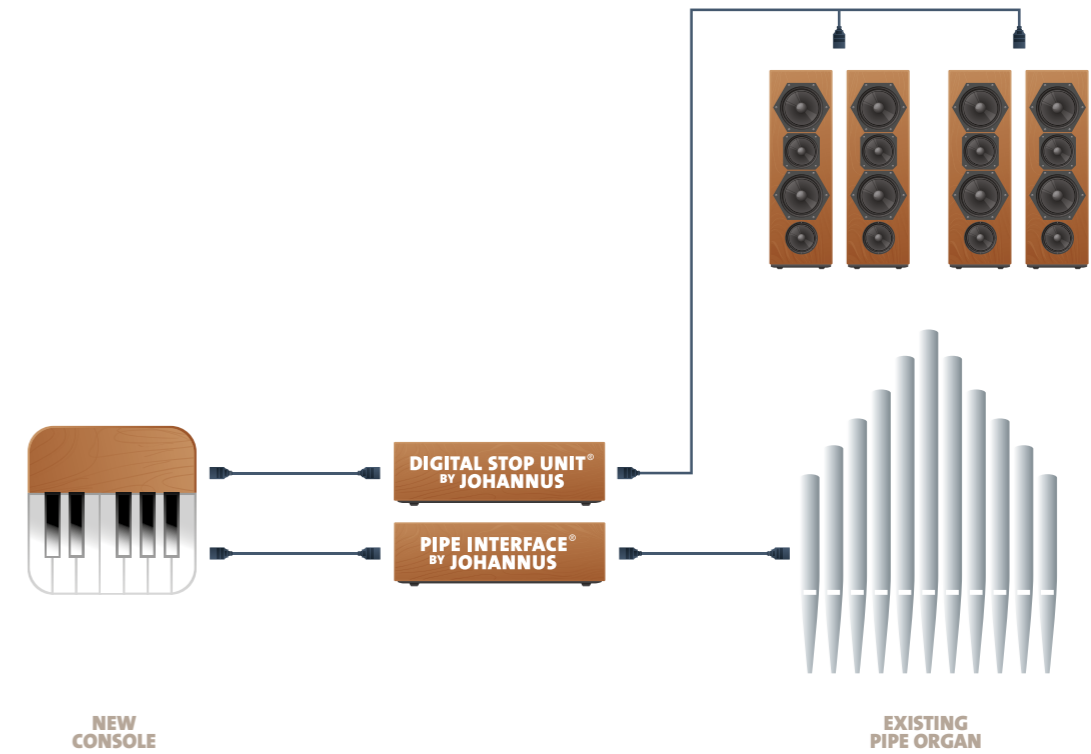

JOHANNUS HYBRID CONSOLE & STOPS

WE NEED A NEW CONSOLE AND EXTRA STOPS

/ Your current organ

- We have a good pipe organ, but we want to expand the instrument to include an extra manual and extra stops.
- We have a good pipe organ, but the console needs to be replaced and we want to add extra stops.
- We have a good pipe organ, but it does not have its own pedal stops. We would also like a new console, possibly even with an extra manual and extra stops.

Our solution

In essence, *Johannus Hybrid Console & Stops* is a combination of the solutions described before. We build a customized digital console that sends information to the Pipe Interface, which controls the pipes in the pipe organ. The MIDI Sequencer+ also gives you the option of recording what you play on the organ and listening to it again later. If you opt for a combination with extra digital stops, you also open up the option of expanding the number of manuals. If you add an extra manual, like a Swell or Choir, you can easily select digital stops. The same applies to a permanently coupled pedal board. In this situation, we add a number of pedal stops later, so these stops can operate independently.