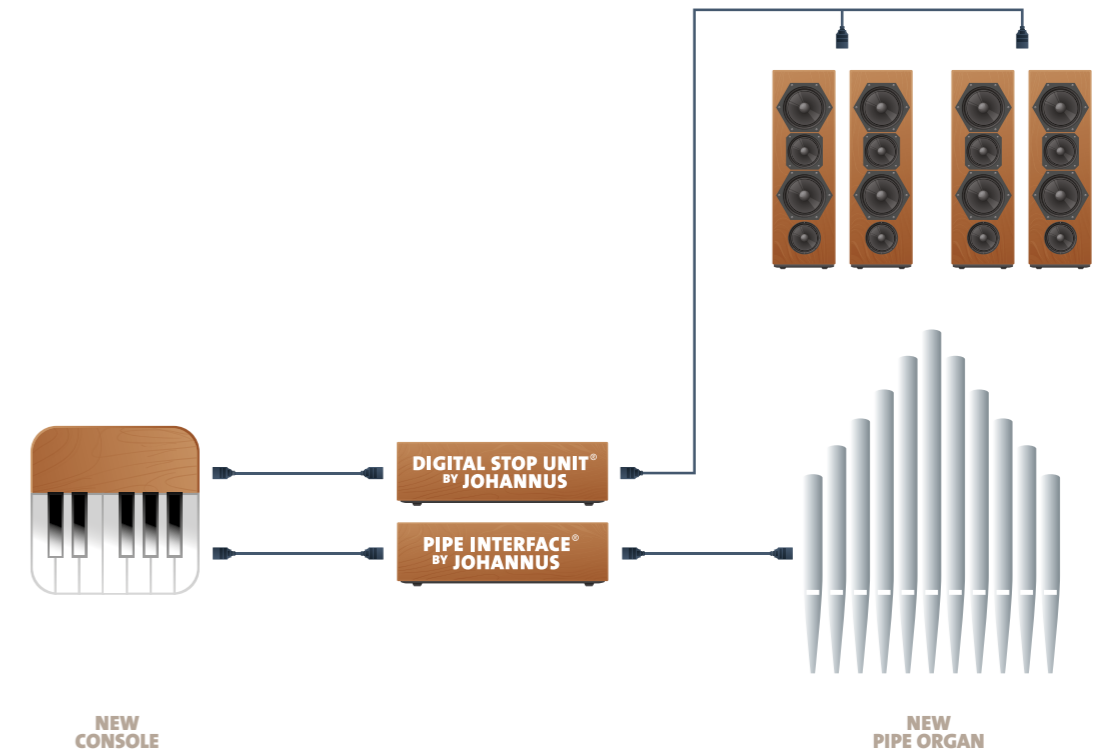

WE WOULD LIKE TO COMMISSION A NEW HYBRID ORGAN

/ Your current organ

- We do not have an organ yet, but we would like to commission a new hybrid organ to be built.

Our solution

The *Johannus Hybrid New Organ* puts you in the comfortable position that all the possible combinations for a hybrid organ are at your disposal. There is no existing pipe organ that needs to be incorporated into the solution. Collaborating with our consultant, you can design a complete new hybrid organ, creating almost unlimited options for the console, digital stops and pipe stops. In order to create an ultimate hybrid between a pipe organ and a digital organ, Johannus works with renowned pipe organ builders from the Netherlands, Germany, France, England and the United States.

You benefit by having a new hybrid organ of incalculable financial benefit, while the number of options increases thanks to integrated technology. In addition, you can rest assured that your sustainable purchase will involve significantly lower maintenance costs in the long run than a pipe organ.